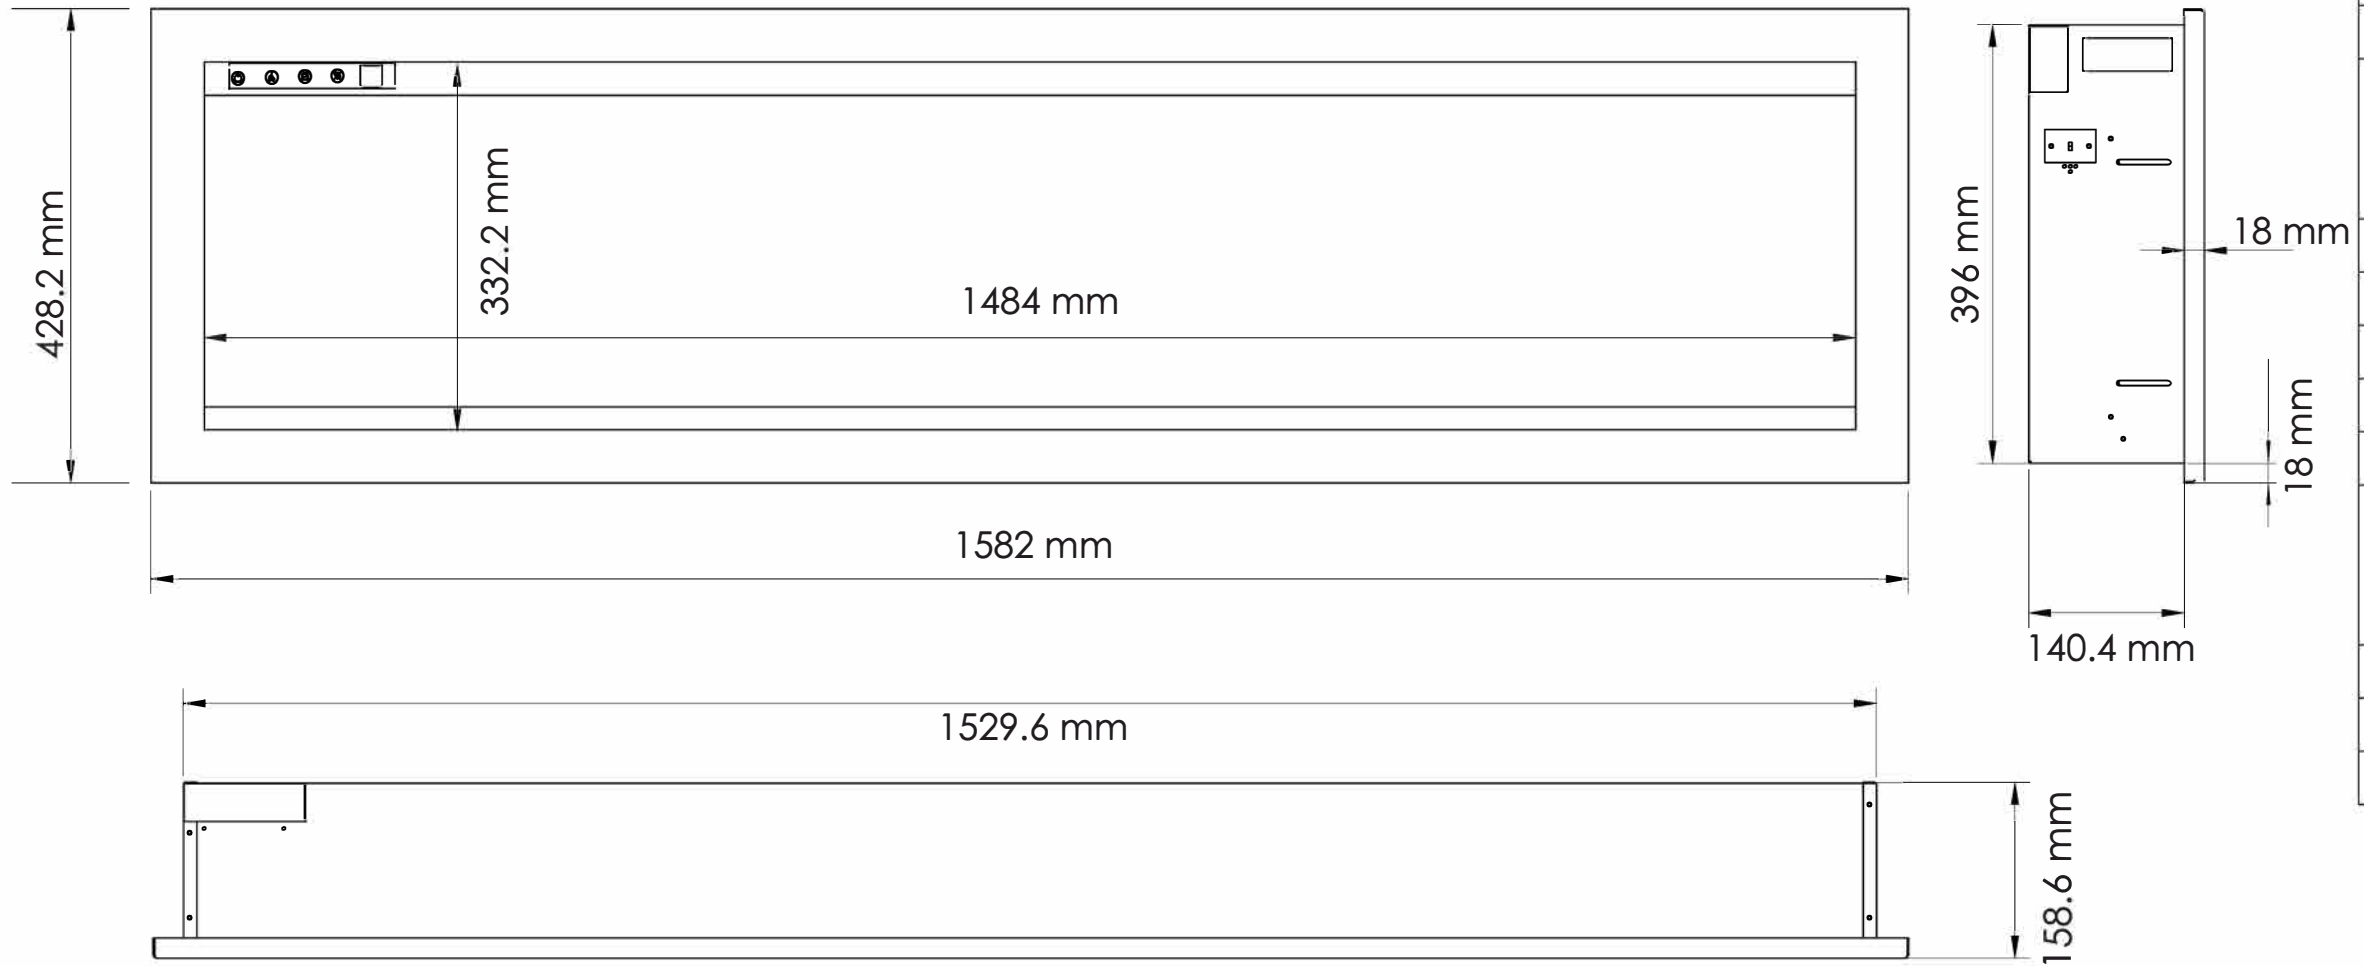

TECHNICAL SPECIFICATIONS

VOLTS		120
AMPS		12.5
WATTS		1200
HEATER	HIGH	1200 watts
	LOW	600 watts
NO HEATER		35watts max
LAMPS	QUANTITY	LED
	WATTS	
	TOTAL WATTS	22 watts
ROTOR MOTOR		1 at 5 watts
HEIGHT, WIDTH, DEPTH		15 5/8 x 60 1/4 x 5 1/2
GLASS VIEWING OPENING		13 1/8 x 58 3/8
SURROUND SIZE		16 7/8 x 62 1/4
SHIPPING SIZE		19 1/2 x 67 1/4 x 9 1/4
SHIPPING WEIGHT		
	UNIT	
	STEEL FRONT	Included
PLUG LOCATION		Left Side
CORD LENGTH		70 7/8"
APPROX. HEATING AREA		400 sq ft

SERIES WM	MODEL WM-60		REV 1
SCALE 1" = 1'-0"	DATE: 10/15/2018		SHEET 1 OF 1

TECHNICAL SPECIFICATIONS		
VOLTS	120	
AMPS	12.5	
WATTS	1200	
HEATER	HIGH	1200 watts
	LOW	600 watts
NO HEATER	35watts max	
LAMPS	QUANTITY	LED
	WATTS	
	TOTAL WATTS	22 watts
ROTOR MOTOR	1 at 5 watts	
HEIGHT, WIDTH, DEPTH	39.6 x 153 x 14 cm	
GLASS VIEWING OPENING	33.2 x 148.4 cm	
SURROUND SIZE	42.8 x 158.2 cm	
SHIPPING SIZE	49.3 x 170.6 x 23 cm	
SHIPPING WEIGHT		
	UNIT	
	GLASS FRONT	Included
PLUG LOCATION	Left Side	
CORD LENGTH	180 cm	
APPROX. HEATING AREA	37 sqm	

SERIES WM	MODEL WM-60		REV 1
SCALE 1:12	DATE: 10/15/2018		SHEET 1 OF 1